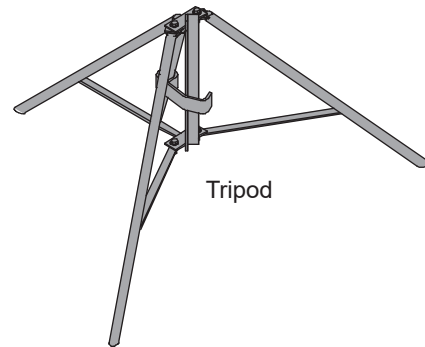

Single Prop (SP) GP		
	SPGP 390cm MD (220-390)(P)	11.59 FSGPR22039020P
	SPGP 390cm MD (220-390)(EP)	11.59 FSGPR22039020E
	SPGP 400cm MD (220-400)(P)	11.99 FSGPR22040020P
	SPGP 400cm MD (220-400)(EP)	11.99 FSGPR22040020E
	SPGP 390cm HD (220-390)(P)	16.33 FSGPR22039032P
	SPGP 390cm HD (220-390)(EP)	16.33 FSGPR22039032E
	SPGP 400cm HD (220-400)(P)	16.73 FSGPR22040032P
	SPGP 400cm HD (220-400)(EP)	16.73 FSGPR22040032E

Scaffold Couplers		
	Double Coupler (DC)	
	DC 1.5"x1.5" (D/F)	0.99 XFGCDD4848
	DC 2.0"x1.5" (D/F)	1.20 XFGCDD6048
	DC 1.5"x1.5" (Pressed)	0.73 XFGCDP4848
	Swivel Coupler (SC)	
	SC 1.5"x1.5" (D/F)	1.10 XFGCSD4848
	SC 2.0"x1.5" (D/F)	1.25 XFGCSD6048
	SC 1.5"x1.5" (Pressed)	0.68 XFGCSP4848

Tripod		
	Tripod Painted	10.20 XESTPD
	Tripod EP	10.20 XESTPDE

Finish: Painted or E/P

30
KN

SHD Prop

Tripod